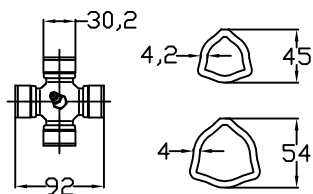

WARNING!

SECTIONS OF THE ASSEMBLY MARKED ARE NOT SHIELDED AND MUST BE SHIELDED BY AN INTERACTIVE GUARDING SYSTEM. BINACCHI SpA DECLINES RESPONSIBILITY IF PROPER GUARD ARE NOT PROVIDED OR MAINTAINED.

TIPO-TYPE
TYP

B6

CLIENTE-CUSTOMER-CLIENT-KUNDE

DANI-TECH A/S -DK-

DATA

14/06/18

RIF.CLIENTE-CUSTOMER REF.-REF.CLIENT-BEZUG KUNDE

ORIGINE

VISTO

MODIFICHE-MODIFICATIONS-ANDERUNGEN-MODIFICACIONES

POTENZA : 64 Cv (540 g/min)
COPPIA : 830 Nm (540 g/min)

NOTE :